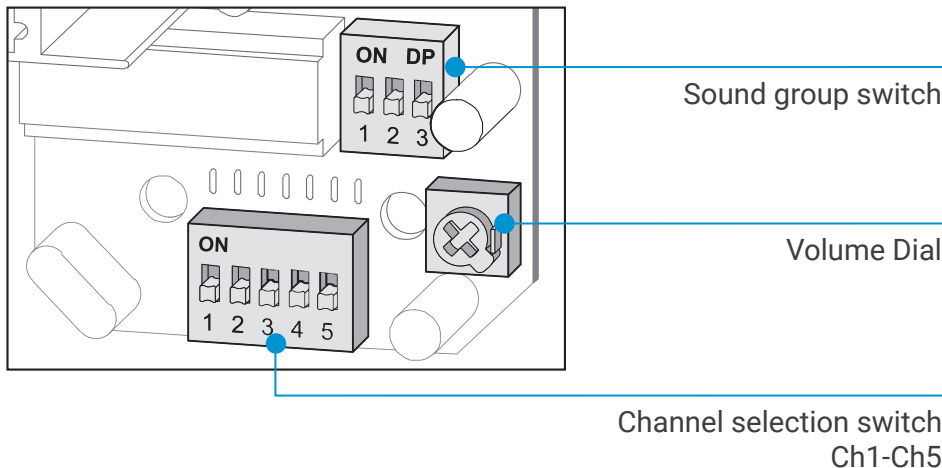

Sound tone combinations for standard type products

- 5 types of sounds (5 warning sounds (WS), 5 special warning sounds (WP), 5 melodies (WM), 5 alarms (WA), and 5 voice signals (WV) can be selected and played individually.
- The signal wire lead-out type product replaces the channel selection switch with external wiring.

Sound Category	Channel	Sound Tone	Sound Combination #
WS 5 warning sounds	Ch1	Fire.A-ANG	WS/WP/WM/WA No.1
	Ch2	Emergency WA-U(Yelp)	
	Ch3	Ambulance PI-PO(Hi-low)	
	Ch4	Machinery Fault	
	Ch5	High Expansion	
WP 5 special warning sounds	Ch1	Fire.A-ANG	WS/WP/WM/WA No.2
	Ch2	Abandon Alarm	
	Ch3	Machinery Fault	
	Ch4	High Expansion	
	Ch5	7 Short Pl./1 Long	
WM 5 melodies	Ch1	Sweet Home	WS/WP/WM/WA No.3
	Ch2	For Elise	
	Ch3	Cuckoo's Waltz	
	Ch4	Piano Sonata	
	Ch5	Turkish March	
WA 5 alarms	Ch1	Beep Intermittent	WS/WP/WM/WA No.4
	Ch2	Door Chime	
	Ch3	Phone Ring	
	Ch4	PI.PI.PI Short	
	Ch5	Tripping Beat	
WV 5 customizable sound	Ch1	1. Voice messages are pre-recorded and provided from factory upon user's request 2. Each channel has recording space for 16 sec 3. 5 channels available 4. When only one channel is used, maximum recordable space is 80 sec	-
	Ch2		
	Ch3		
	Ch4		
	Ch5		

※ Please refer to [Pre-recorded Sound Tone and Sound Combination Chart] for detailed information about selectable sound patterns.

※ In case of customized WV 5 tone type, there may be difference of volume depending on user's audio file type.

Sound Selection of Signal Sounds

- Standard specification : Use internal switches Turn on dip switches of each channel, designated sound will be played.