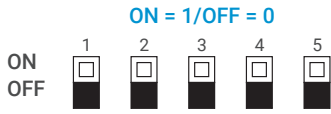

Standard sound combination for WS/WP/WM/WA type products

ON = 1/OFF = 0

ON OFF 

17 sounds per combination can be selected according to your preference. 4 combinations are available.

No.	1	2	3	Ch1	Ch2	Ch3	Ch4	Ch5
0	0	0	0	No sound				
1	0	0	1	SND01 Fire.A-ANG	SND02 Emergency WA-U	SND03 Ambulance PI-PO	SND05 Machinery Fault	SND06 High Expansion
2	0	1	0	SND01 Fire.A-ANG	SND04 Abandon Alarm	SND05 Machinery Fault	SND06 High Expansion	SND07 7 Short Pl./1 Long
3	0	1	1	SND08 Sweet Home	SND09 For Elise	SND05 Machinery Fault	SND11 Piano Sonata	SND12 Turkish March
4	1	0	0	SND13 Beep Intermittent	SND14 Door Chime	SND15 Phone Ring	SND16 PI.PI.PI Short	SND17 Tripping Beat

※ You can select sound tones using the 3P switches located on the circuit board of the WS/WP/WM/WA Type products.

Sound tone combinations for standard type products

- 5 types of sounds (5 warning sounds (WS), 5 special warning sounds (WP), 5 melodies (WM), 5 alarms (WA), and 5 voice signals (WV) can be selected and played individually.
- The signal wire lead-out type product replaces the channel selection switch with external wiring.